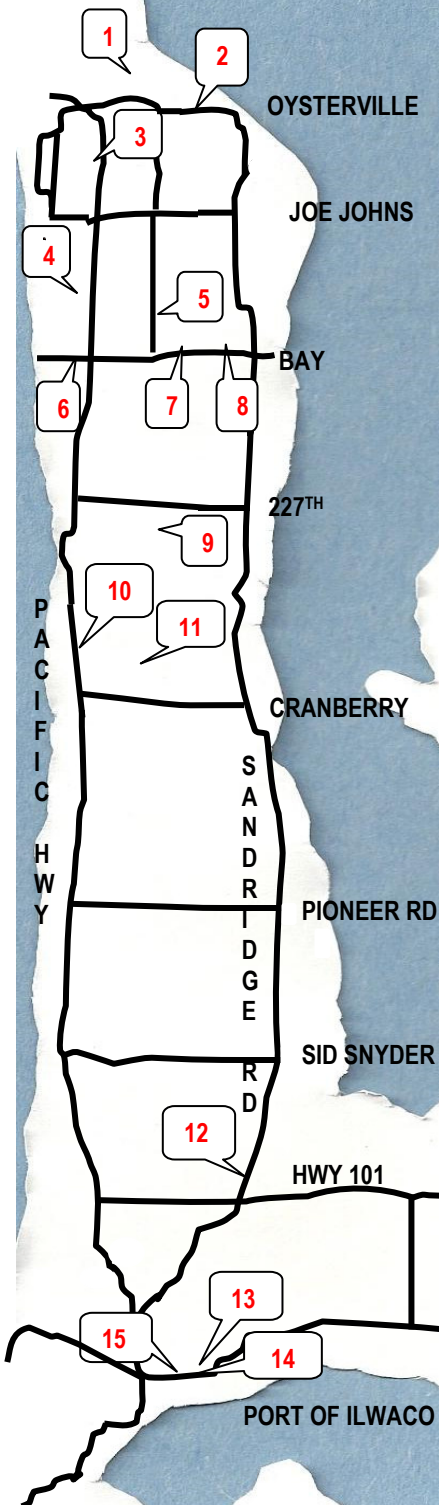

Not to Scale
Please
FOLLOW
THE
SIGNS!

PAA 11th STUDIO TOUR MAP

November 23rd and 24th 2018
10 am ~ 4 pm

These venues will be OPEN on Sunday, November, 25th ★

OYSTERVILLE

1. **Harmony Soapworks...** 34704 T Lane ~ 360-665-0102 www.harmonysoapworks.com
Handcrafted liquid and bar soap from essential oil and natural fragrance. Gift baskets and boxes
2. **The Oysterville Store...** 3012 Oysterville Road ~ 860-324-1726
Joanne Webster... mixed media shrines, fanciful dolls, fairy furniture, felt Christmas ornaments
Dierdre Duewel... mosaic mirrors, bird houses, garden globes and glass garden flowers

ILWACO

13. **Luisa Mack Jewelry and Art...** 177 Howerton Way ~ 360-244-3732 www.luisamack.com ★
One of a kind- silver and gold jewelry, designed and crafted right here on the peninsula.
14. **Marie Powell Gallery...** 177 Howerton Way ~ 360-244-0800 www.marie-powell.com
Monotypes using oil inks on rag paper; mixed media on canvas and panel. Studio tour specials!
15. **Skywater Gallery...** 139 Howerton Way ~ 520-661-2570 www.facebook.com/SkywaterVentures
Representing 26 artisans in a wide variety of mediums.
Cindi Kaliszewski... Ethereal images fused onto glass. Demo: rice paper on glass ★