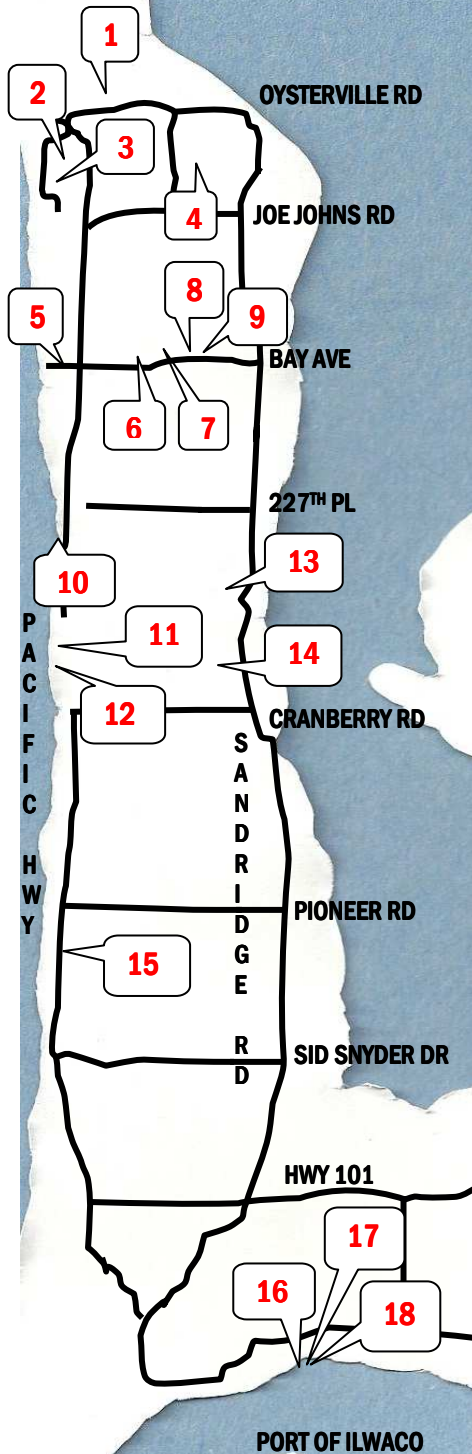

MAP NOT  
TO SCALE  
FOLLOW  
THE SIGNS!

# PAA STUDIO TOUR MAP

November 25<sup>th</sup> and 26<sup>th</sup> 2011

10am - 4pm

HWY 101 - CHINOOK

19