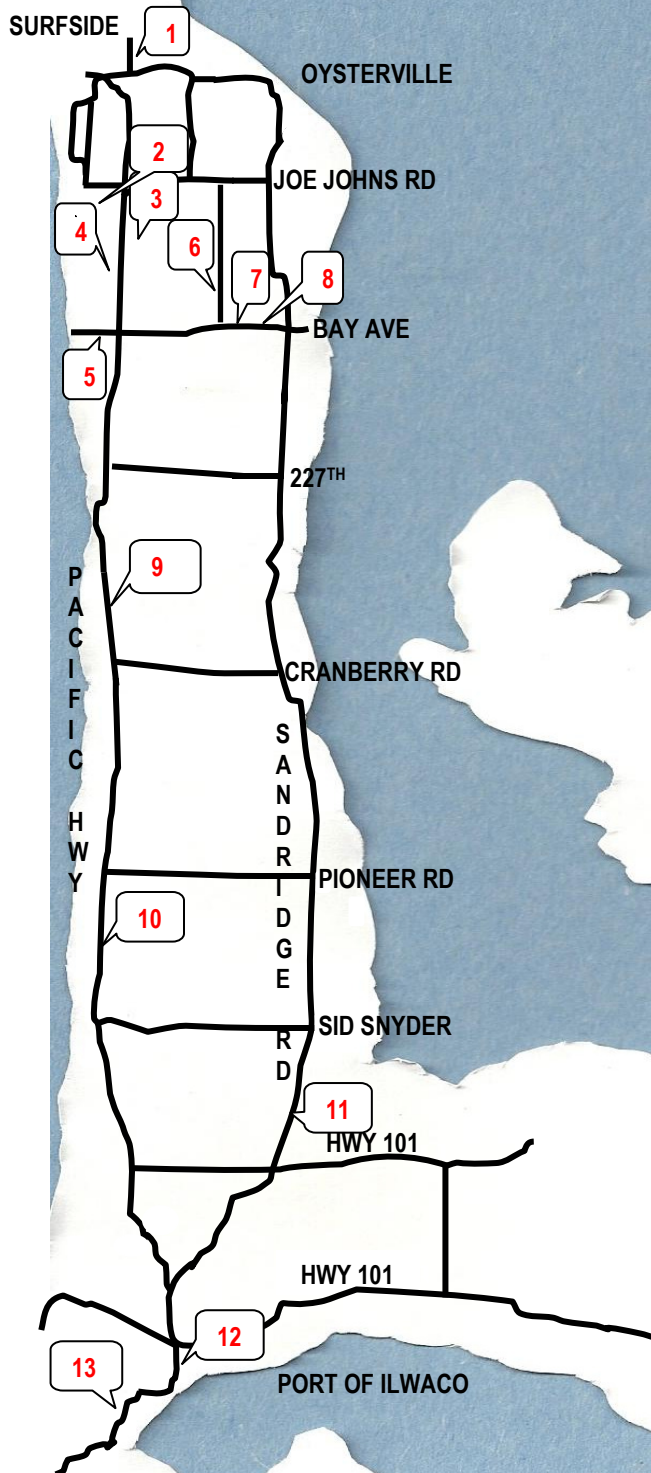

Not to Scale
Please
FOLLOW
THE
SIGNS!

PAA 8th STUDIO TOUR MAP

November 27th and 28th 2015
10 am ~ 4 pm

SURFSIDE (at the north end of the peninsula)

1. Don Perry Metal Art...Don Perry...34516 J Place ~ 541-490-9731
2. Judy McFadden Studio...Judy McFadden...24013 J Lane
  360-665-0717

OCEAN PARK

3. Naquaiya's Studio..Michele B. Naquaiya..1609 273rd Place ~ 360-642-4278
  Barbara Weich
  Connie Criess
4. Bette Lu Krause Studio...Bette Lu Krause...27806 L Place ~ 360-244-1367
5. Bay Avenue Gallery/Studio
  Sue Raymond..1406 Bay Avenue ~ 360-665-5200
  Martha Lee
6. Carol Couch Watercolors..Carol Couch..27007 U Street ~ 360-665-5319
  Cecilia Cohen
  Nancy Meyrick
7. Andrea Weir Studio....Andrea Weir...2217 Bay Avenue ~ 360-665-2821
8. Wiegardt Studio Gallery..Eric Wiegardt..2607 Bay Avenue
  360-665-5976

LONG BEACH (up & down Pacific and Sandridge)

9. Hobbit Shop...Jim Unwin...15024 Pacific Way ~ 360-642-3324
10. The Picture Attic... Jean Nitzel...711 Pacific Hwy ~ 360-642-4770
11. Karen Brownlee Studio...Karen Brownlee...4905 Sandridge Road
  360-244-3960

DOWNTOWN ILWACO

12. Art Port Gallery...177 Howerton Way ~ 360-319-1130
  Betsey Nelson.....Penny Treat...Liz Todd....Anna Lee Larimore
  Sandra Lill & Marie Powell

SAHALEE (a short drive from Ilwaco's 2nd Ave SW to Robert Gray Drive)

13. Marsh Pottery...Linda Marsh...2112 Klahanee Drive SW ~ 360-214-1679
  Vickie Branch

See other side for descriptions of the Artists mediums.

- HA – Handicap Accessible
- BA – Bathroom Available

STUDIO TOUR RAFFLE

Get this map stamped or marked at each studio. Turn in the completed map at the **Art Port Gallery** to be eligible to win. Prizes will be presented at 3 pm on Sat Nov 28.

Your contact info for prize notification:

Name _____

Phone# _____

Visit
www.beachartist.org
or check us out on FB